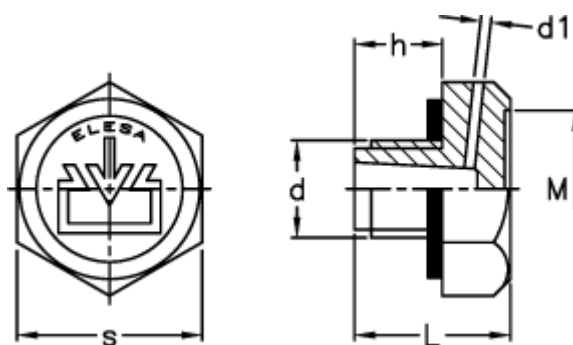

Article number: 2311058671

Description: E+G Oil fill plug, w/breather hole  
TCDF.1/4, black

## Measures

d = G 1/4

d1 = 2

h = 9

L = 16

M = 15.0

s = 19

Tightening torque N m = 4 til 6